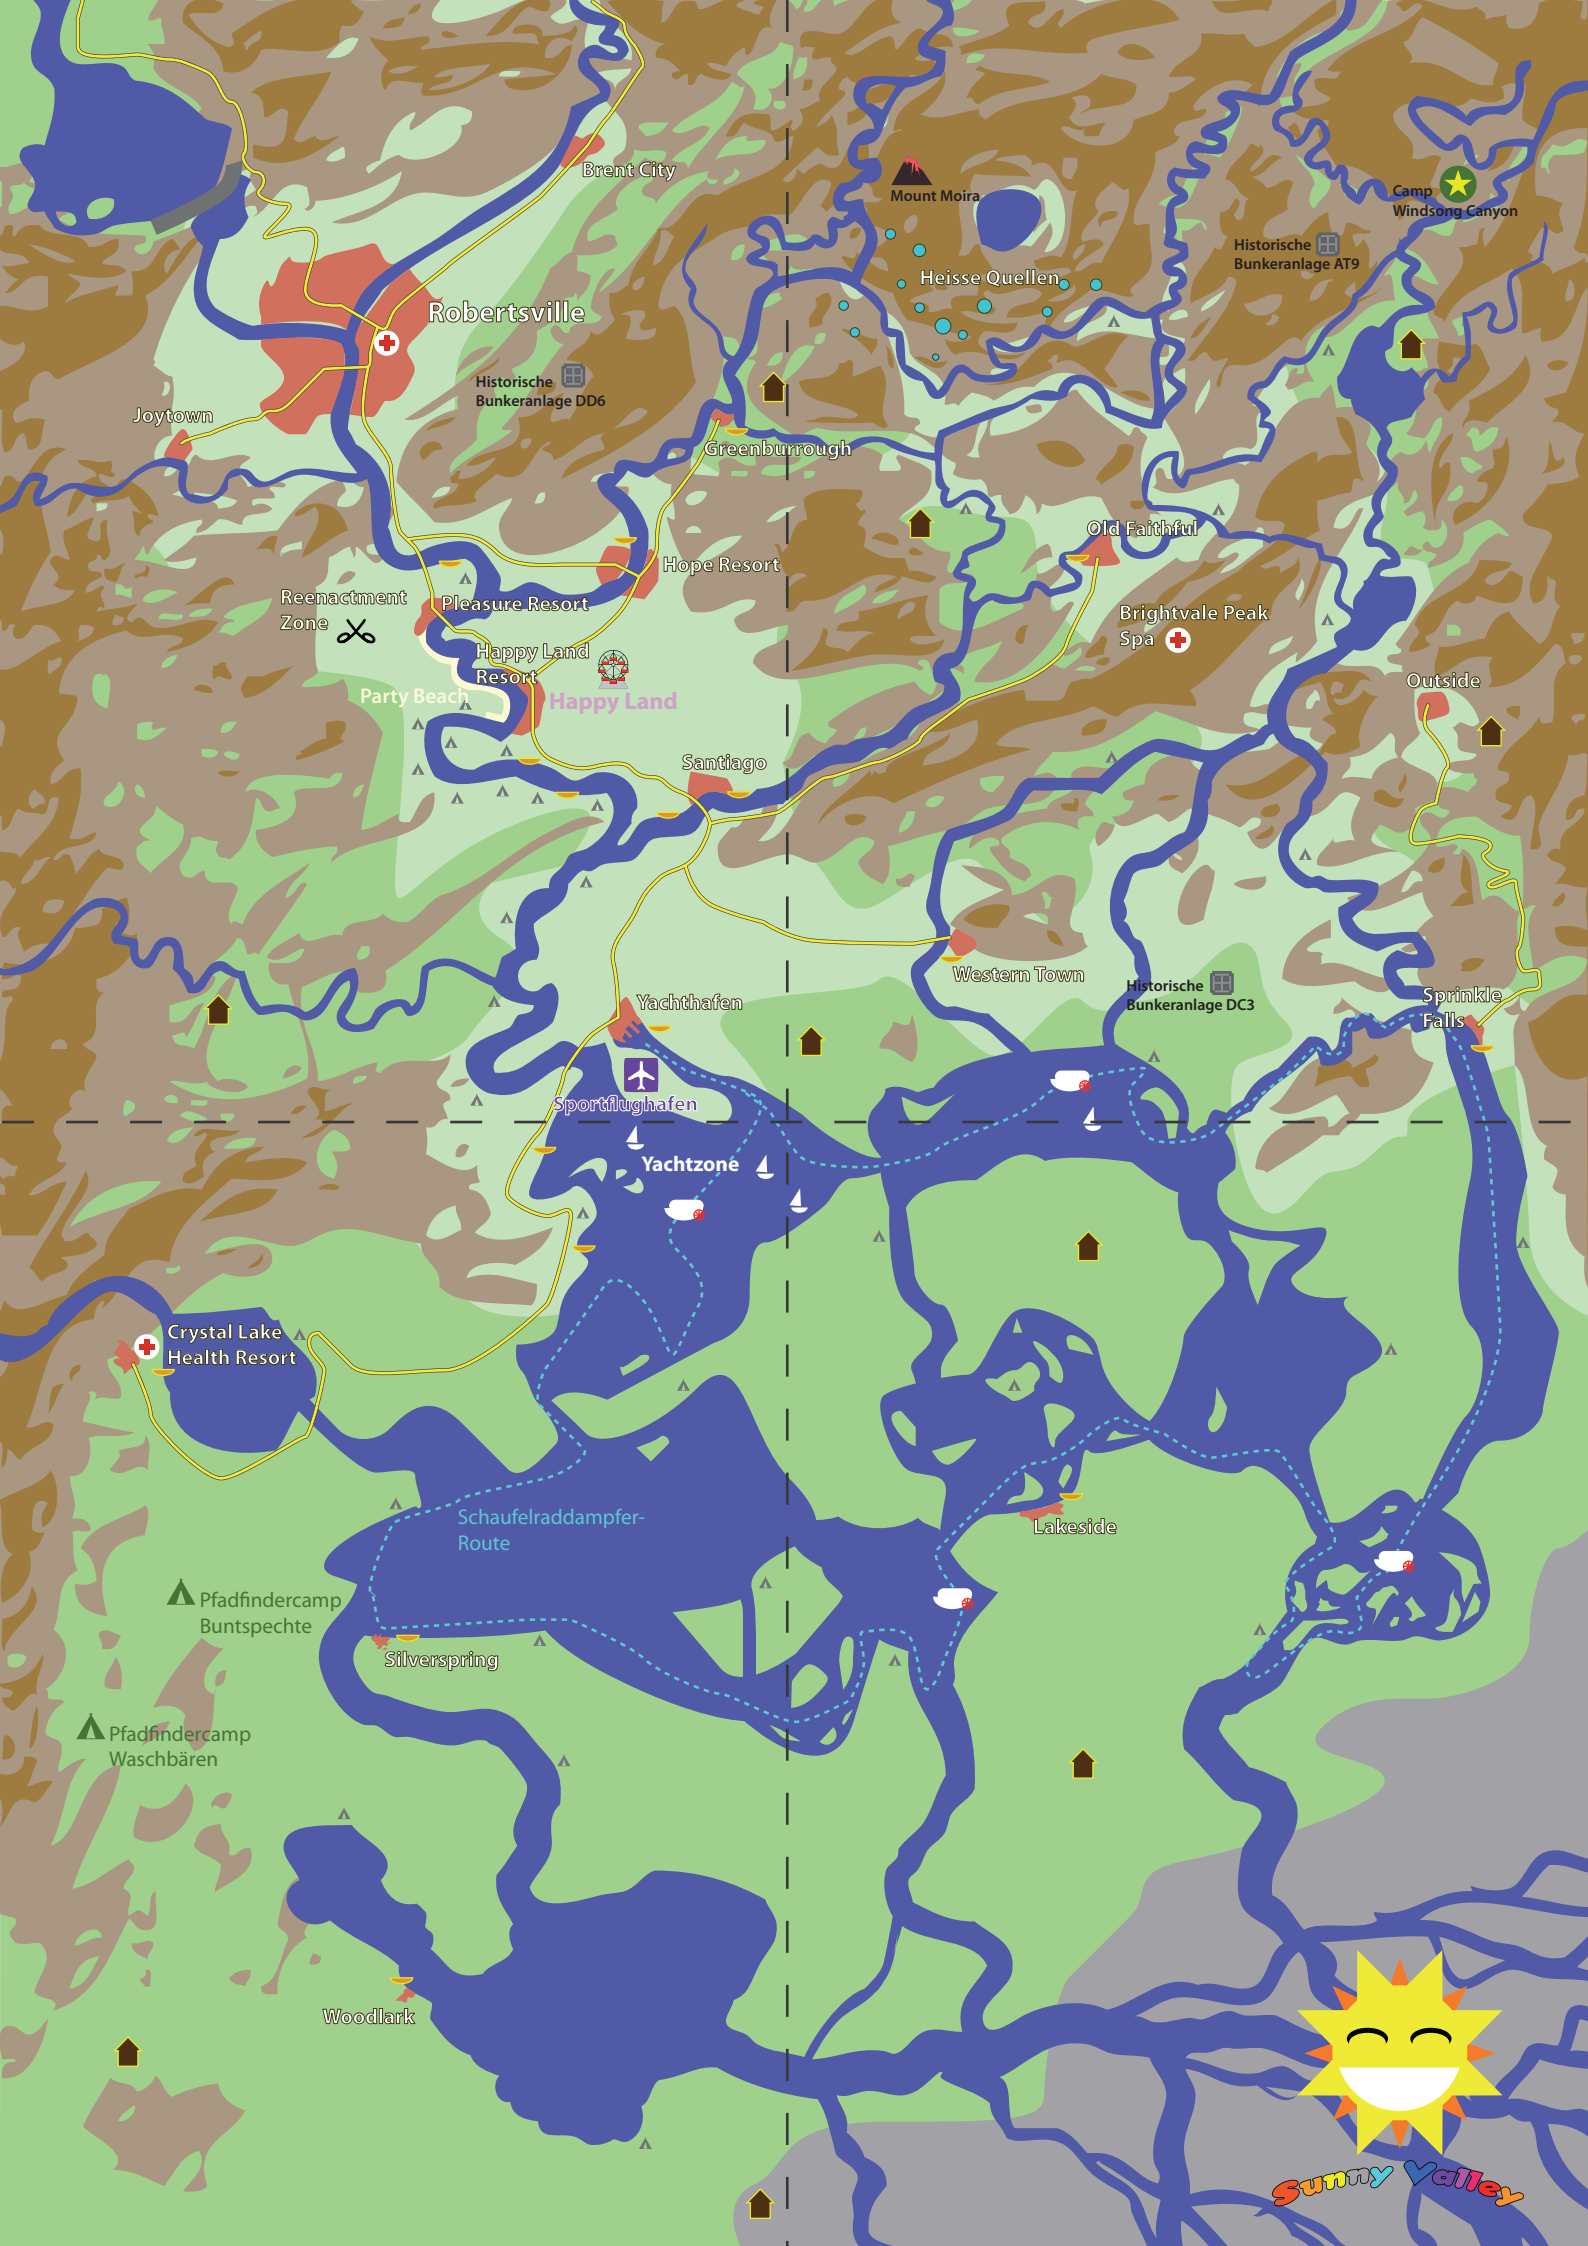

Robertsville

Brent City

Mount Moira

Camp Windsong Canyon

Historische Bunkeranlage AT9

Heisse Quellen

Joytown

Greenburrough

Hope Resort

Old Faithful

Reenactment Zone

Pleasure Resort

Brightvale Peak Spa

Party Beach

Happy Land Resort

Happy Land

Crystal Lake Health Resort

Schaufelraddampfer-Route

Lakeside

Pfadfindercamp Buntspechte

Silverspring

Pfadfindercamp Waschbären

Woodlark

Sunny Valley

Mount Moira

Heisse Quellen

Historische
Bunkeranlage AT9

Camp
Windsong Canyon

Old Faithful

Brightvale Peak
Spa

Outside

Sprinkle
Falls