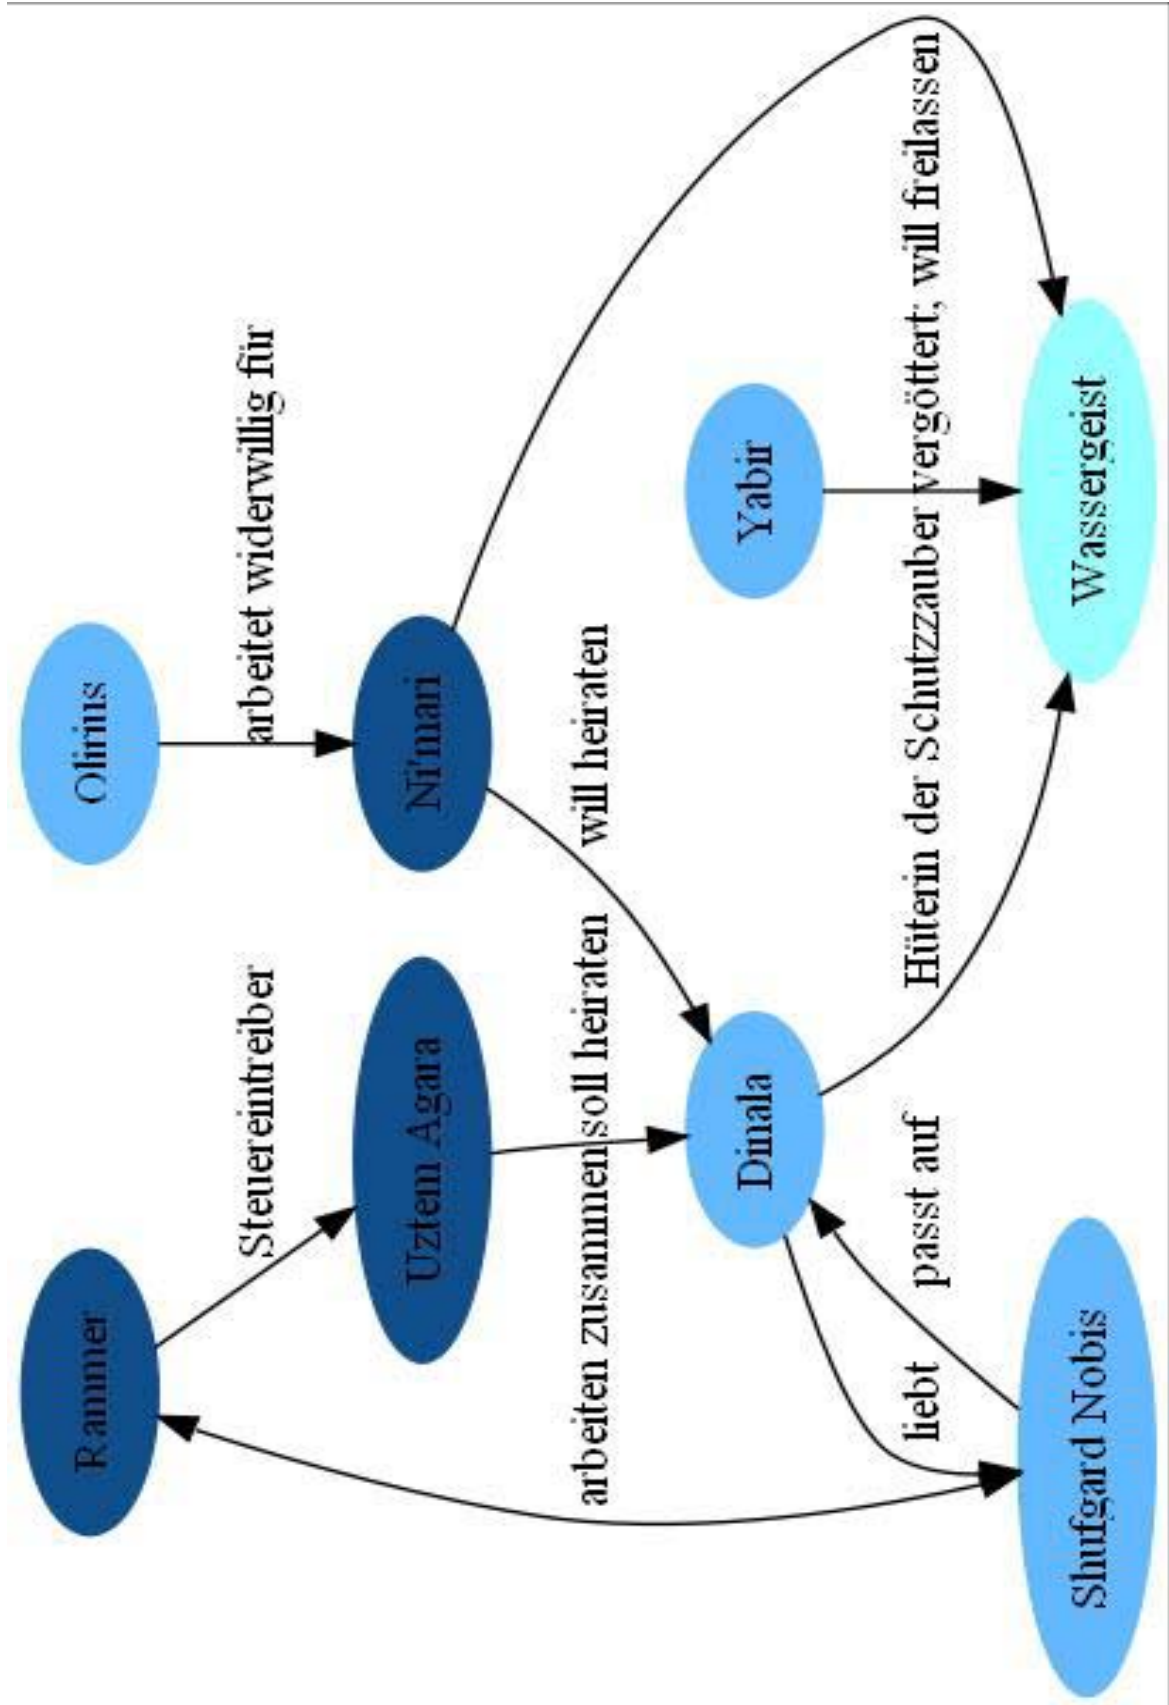

Die Oase von Shadrya

RELATIONSHIPMAP VON TOBIAS LOOSCHELDERS