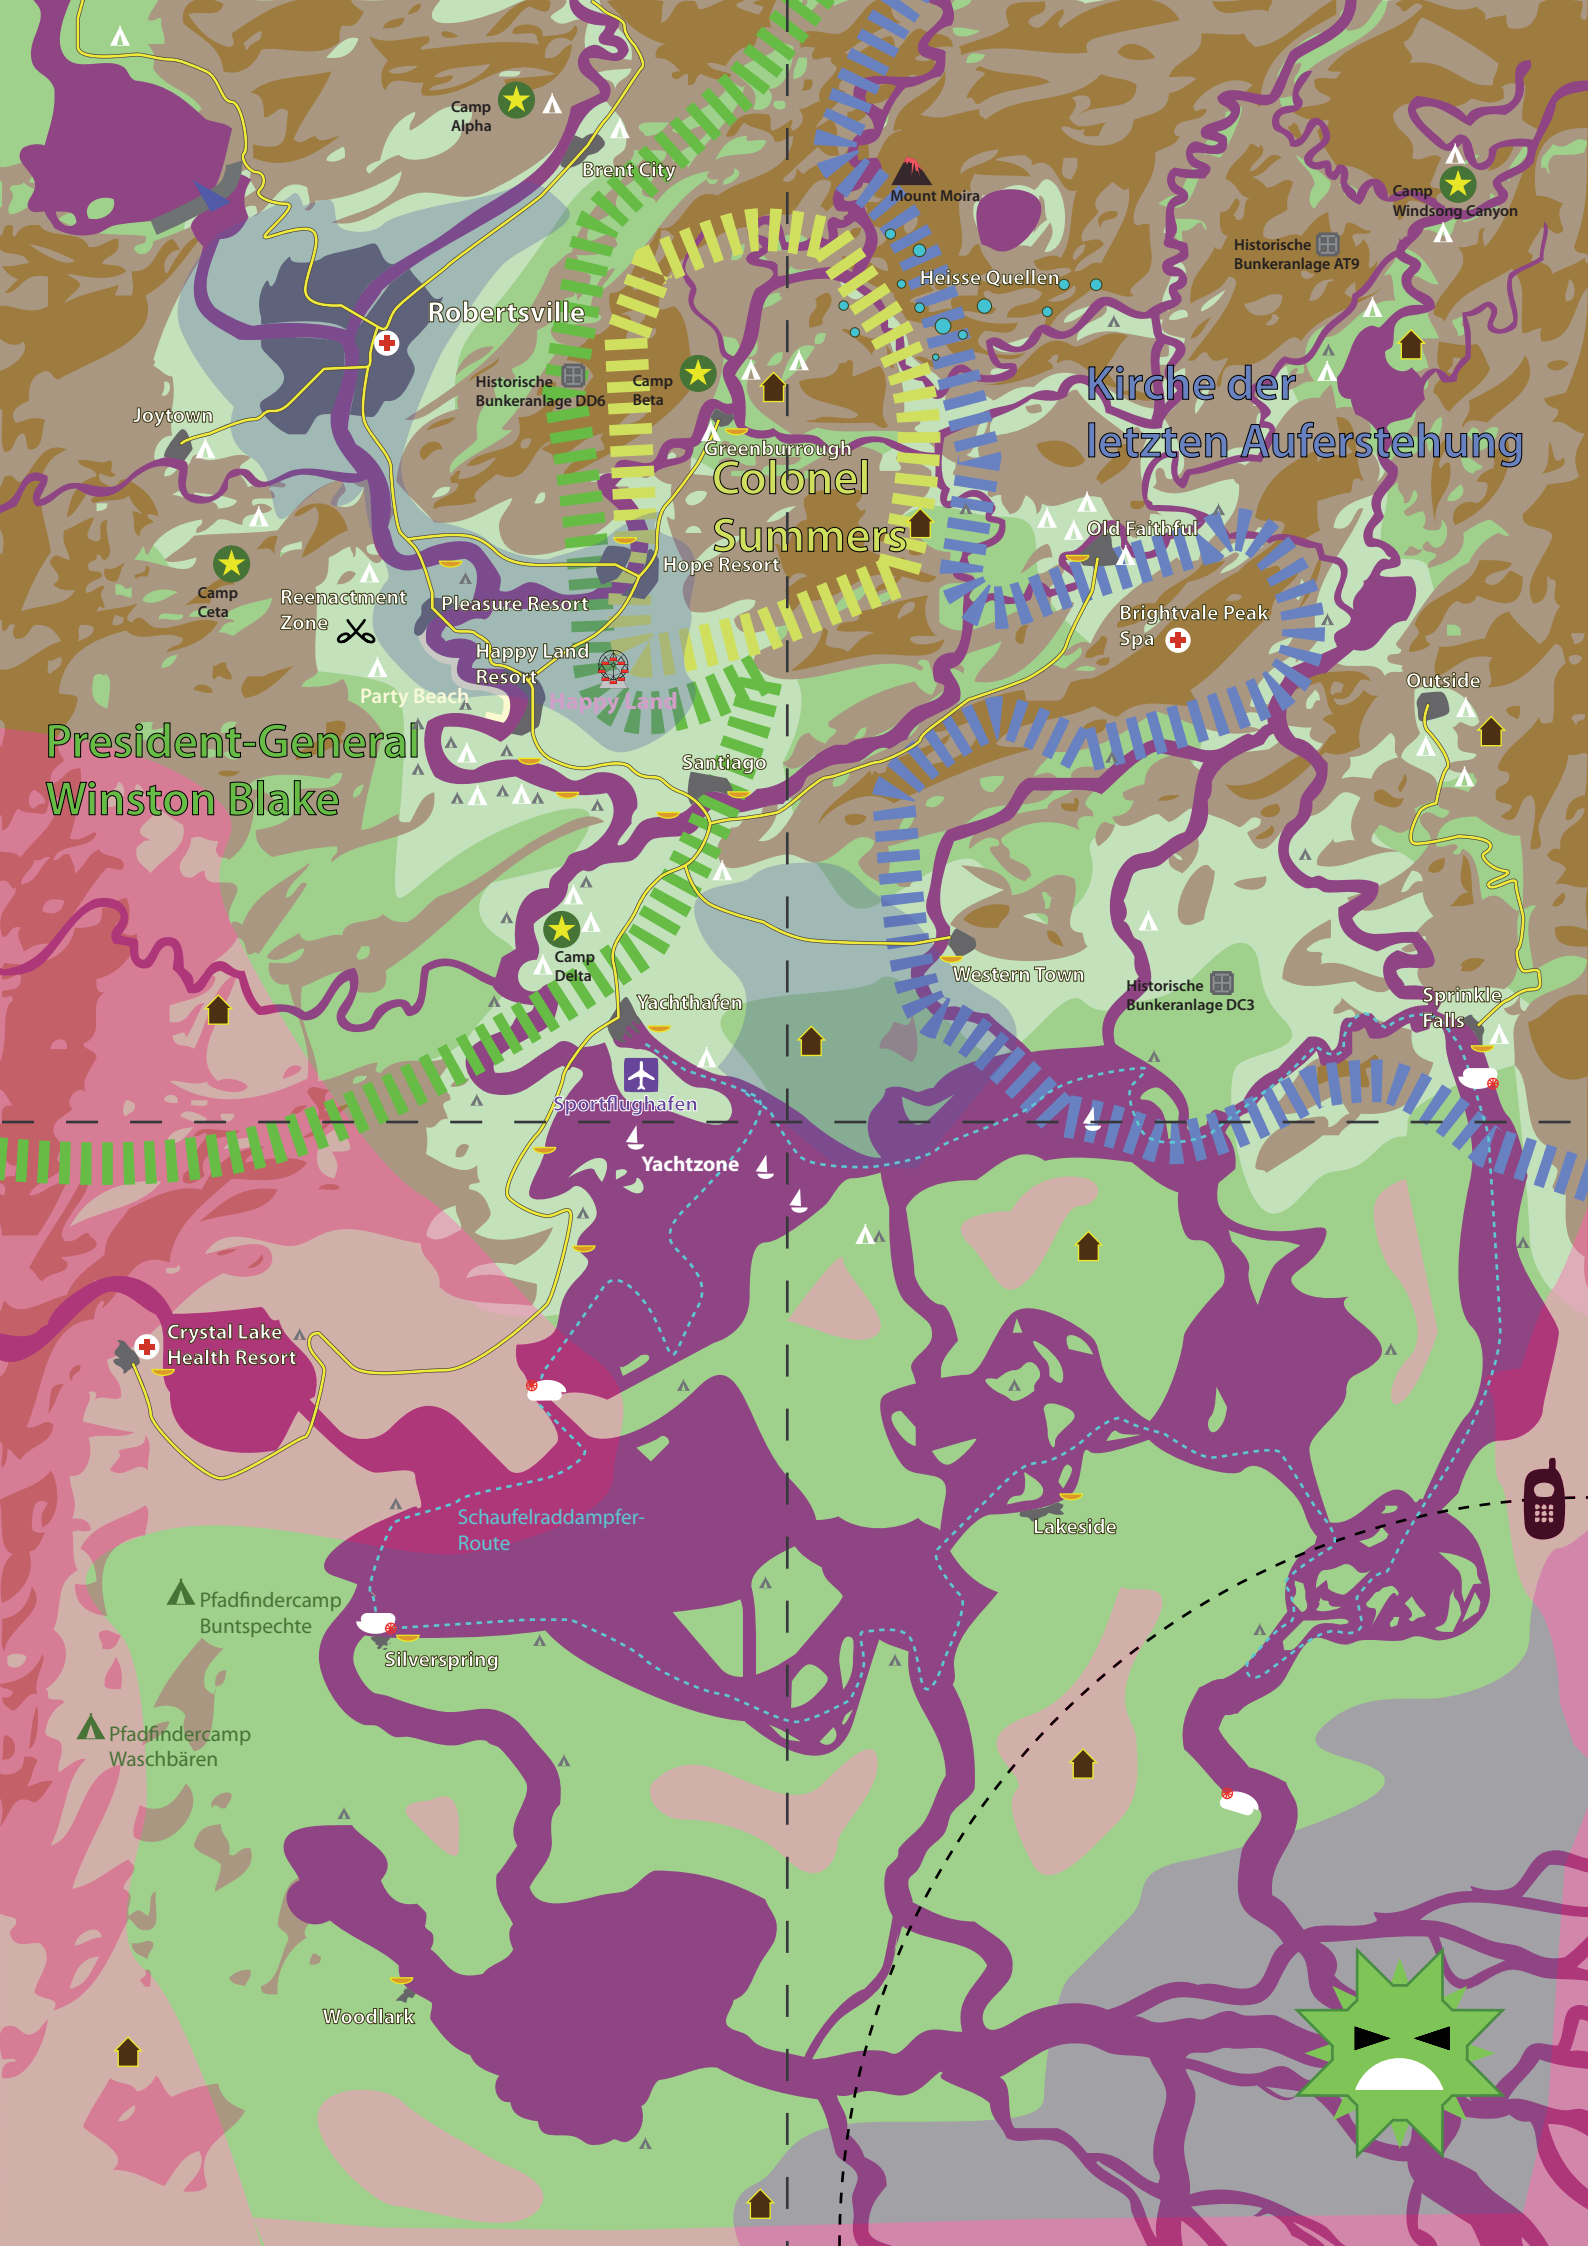

Robertsville

Brent City

Mount Moira

Camp Windsong Canyon

Historische Bunkeranlage AT9

Heisse Quellen

Joytown

Greenburrough

Crystal Lake Health Resort

Schaufelraddampfer-Route

Lakeside

Pfadfindercamp Buntspechte

Silverspring

Pfadfindercamp Waschbären

Woodlark

Sunny Valley

Santiago

Sportflughafen

Yachthafen

Yachtzone

Crystal Lake
Health Resort

Silverspring

Lakeside

Woodlark

Mount Moira

Heisse Quellen

Historische
Bunkeranlage AT9

Camp
Windsong Canyon

Old Faithful

Brightvale Peak
Spa

Outside

Sprinkle
Falls